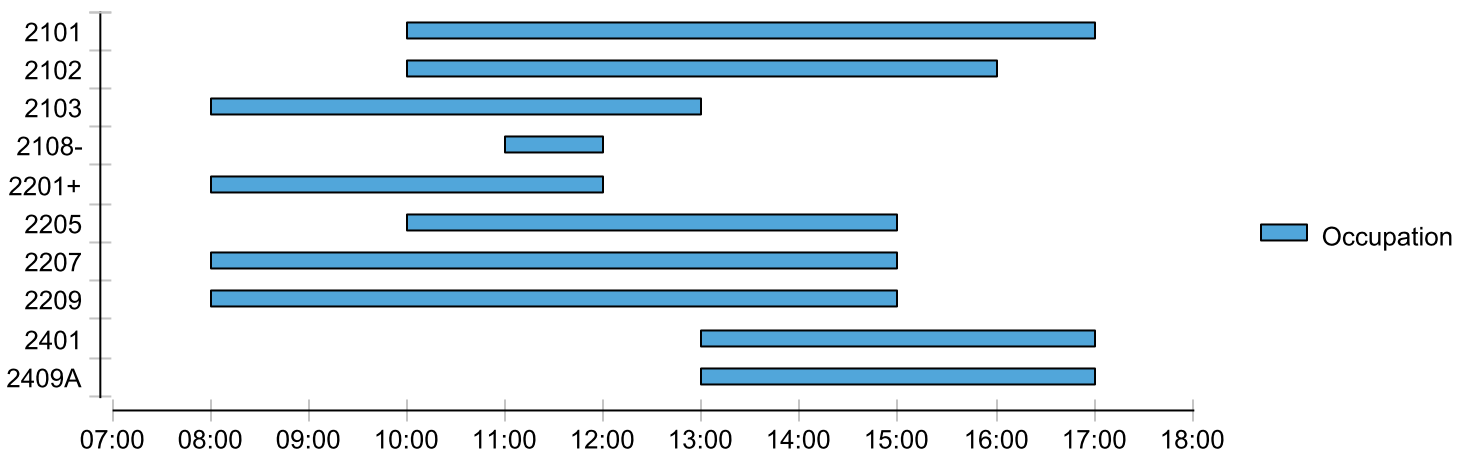

rooms_list

2101,2102,2103,2105,2107-D-GRU,2108-,2201+,2205,2207,2209,2305,2401,2409A,2409B,2409C,5004,5006,5008+,
5101,5103,5105,5107,5201,5207,5209,5301,5309,5401+,5407-

Occupation 1er jour

Occupation 2e jour

Occupation 3e jour

Occupation 4e jour