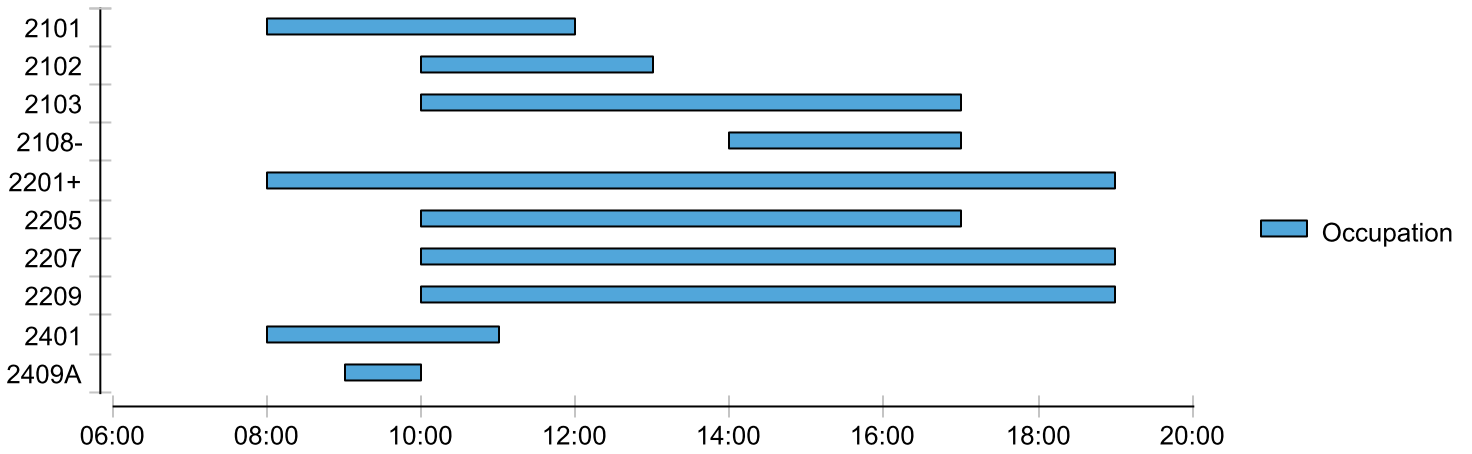

rooms_list

2101,2102,2103,2105,2107-D-GRU,2108-,2201+,2205,2207,2209,2305,2401,2409A,2409B,2409C,5004,5006,5008+,
5101,5103,5105,5107,5201,5207,5209,5301,5309,5401+,5407-

Occupation 1er jour

Occupation 2e jour

Occupation 3e jour

Occupation 4e jour