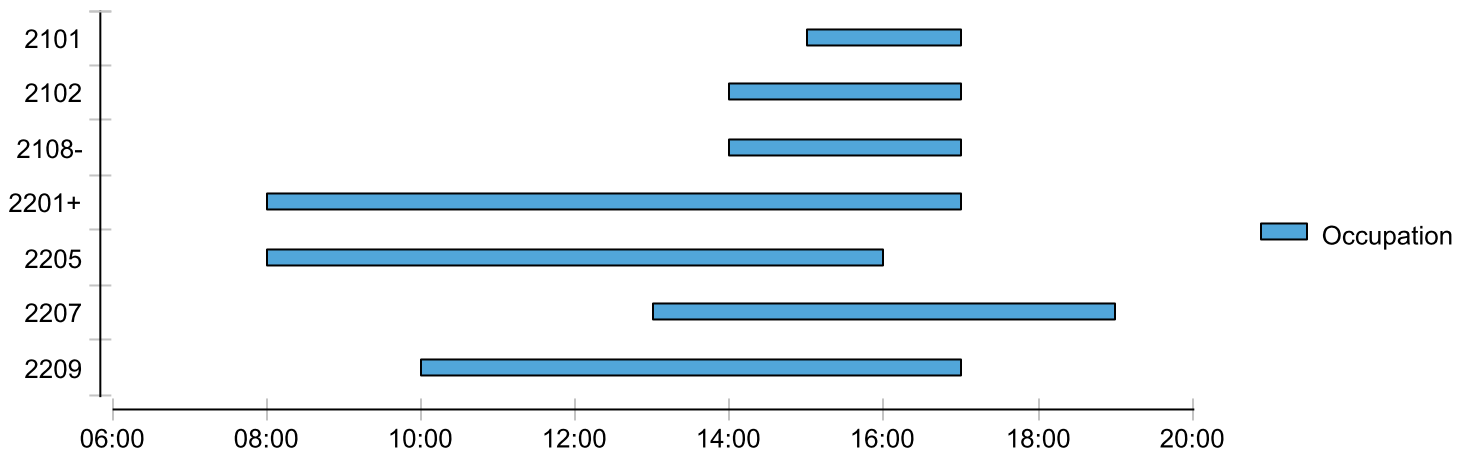

rooms_list

2101,2102,2103,2105,2107-D-GRU,2108-,2201+,2205,2207,2209,2305,2401,2409A,2409B,2409C,5004,5006,5008+,
5101,5103,5105,5107,5201,5207,5209,5301,5309,5401+,5407-

Occupation 1er jour

Occupation 2e jour

Occupation 3e jour

Occupation 4e jour